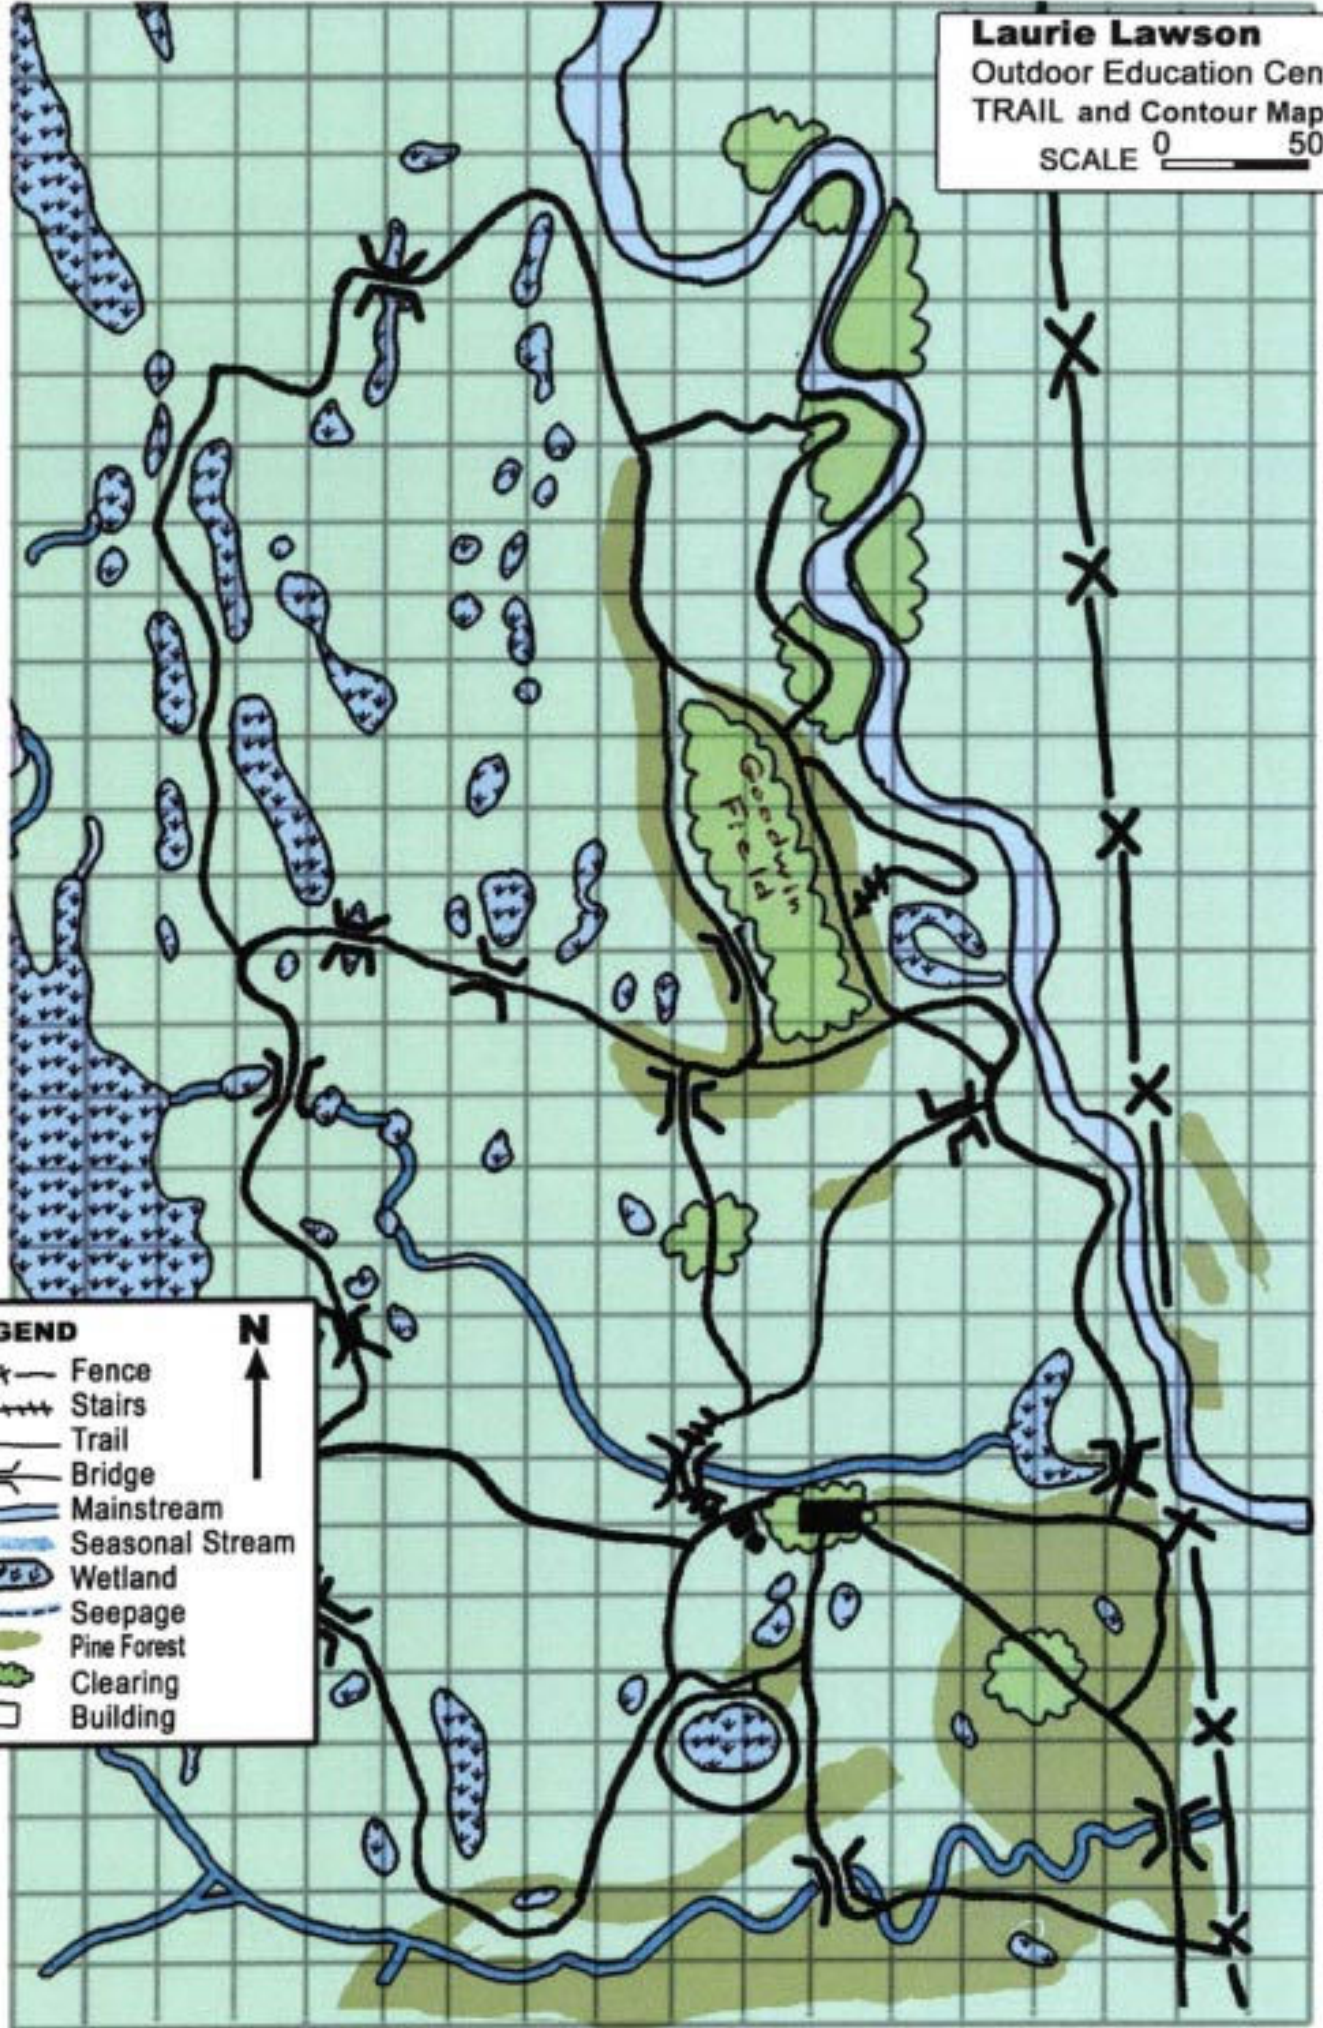

Laurie Lawson
 Outdoor Education Centre
 TRAIL and Contour Map
 SCALE 0 50

LEGEND

	Fence
	Stairs
	Trail
	Bridge
	Mainstream
	Seasonal Stream
	Wetland
	Seepage
	Pine Forest
	Clearing
	Building

N
↑

A B C D E F G H I J K L M N O P Q R

25
24
23
22
21
20
19
18
17
16
15
14
13
12
11
10
9
8
7
6
5
4
3
2
1